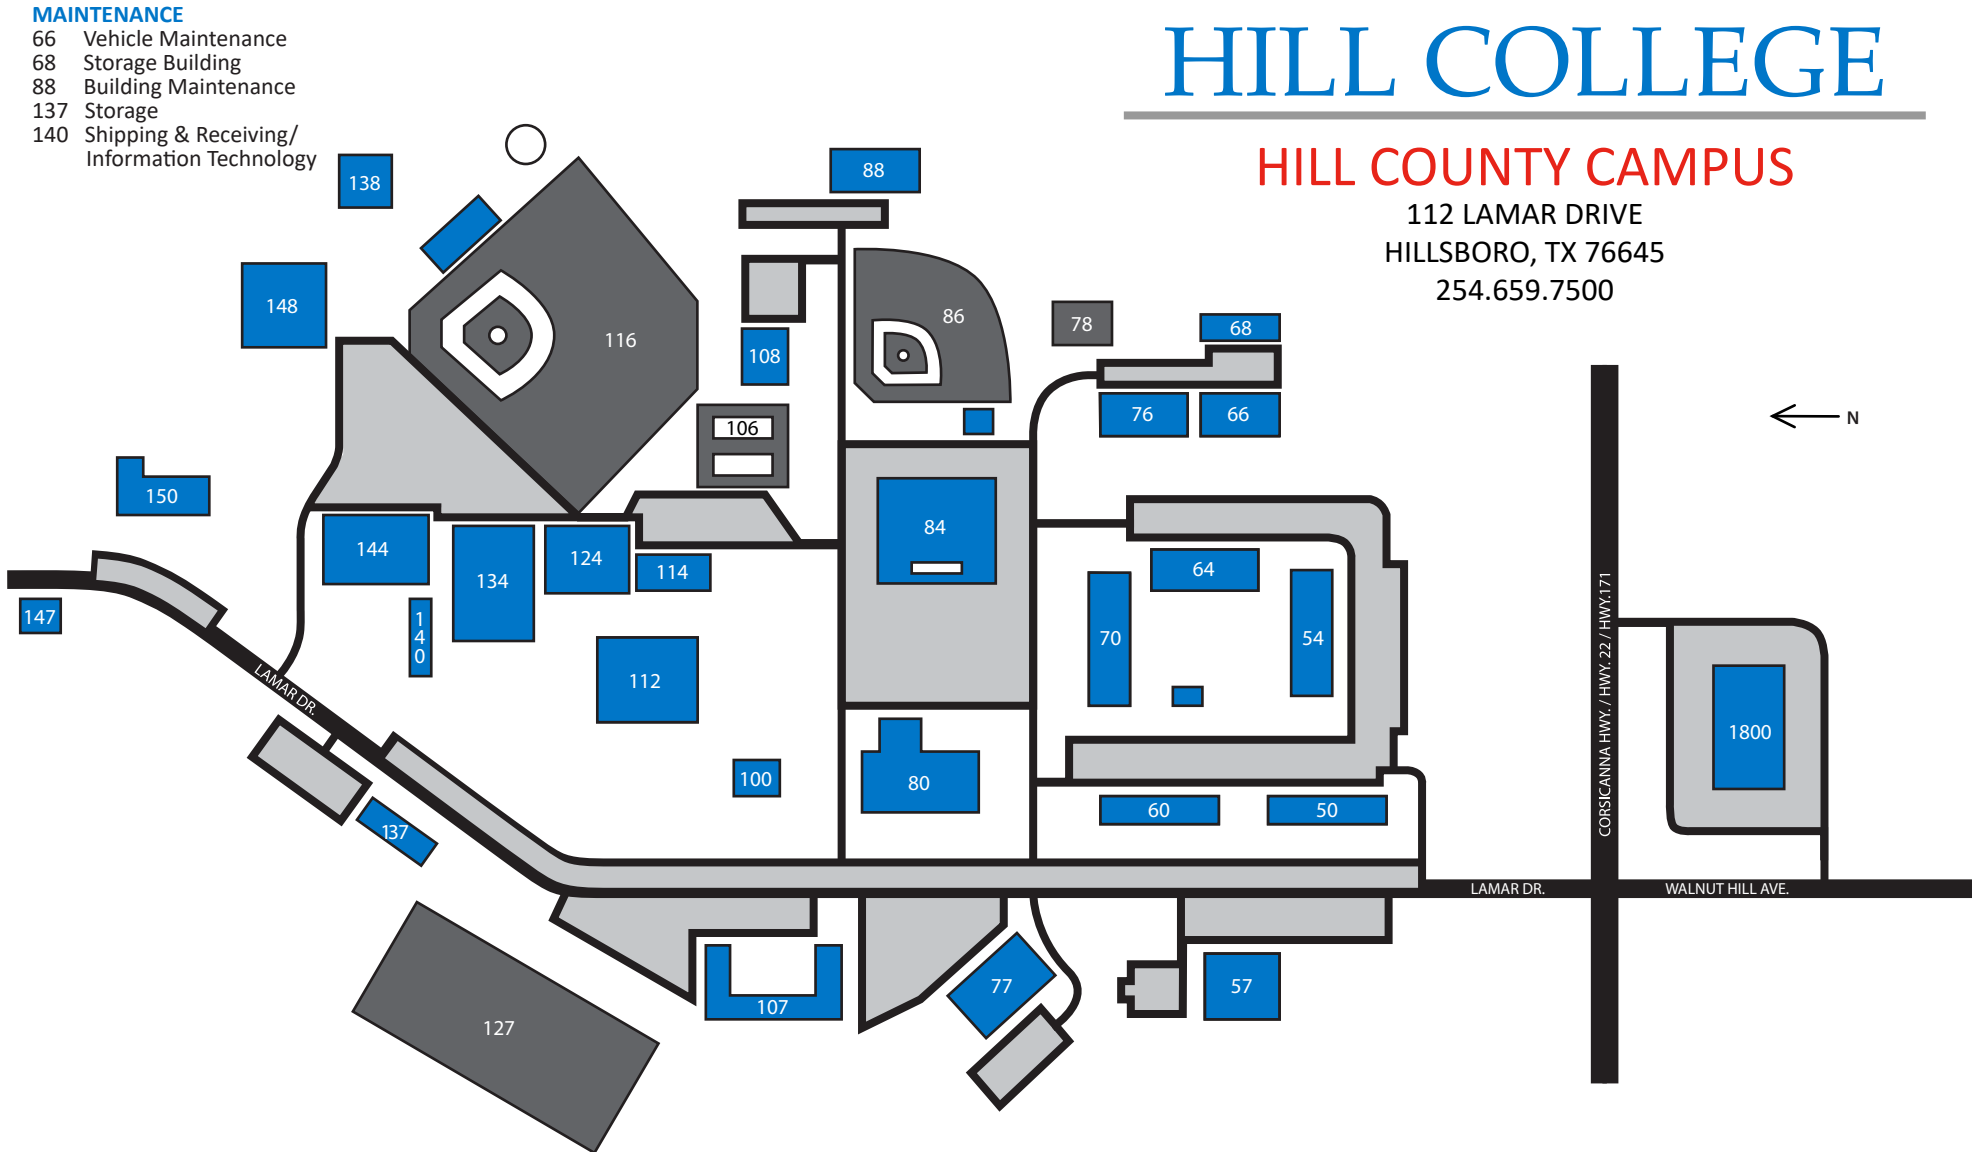

## HILL COUNTY CAMPUS

112 LAMAR DRIVE  
HILLSBORO, TX 76645  
254.659.7500

### INSTRUCTION

- 54 Faculty Office & Classrooms - OFFC
- 57 Library - LIBR
- 64 Science & Labs - SCI
- 70 Instruction - INST
- 76 Criminal Justice/Fire - CRIJ
- 80 Texas Heritage Museum - MUSM
- 84 Vara Martin Daniel Performing Arts Center - PAC
- 144 Agriculture AGRI/Geology Lab/Athletic Training  
(Maintenance/Housekeeping) - AGRI
- 150 Fine Arts - ARTS
- 1800 Nursing & Cosmetology - COSM/NURS

### DORMITORIES

- 50 Frazier Hall
- 60 Dudley Hall
- 107 Bailey Hall