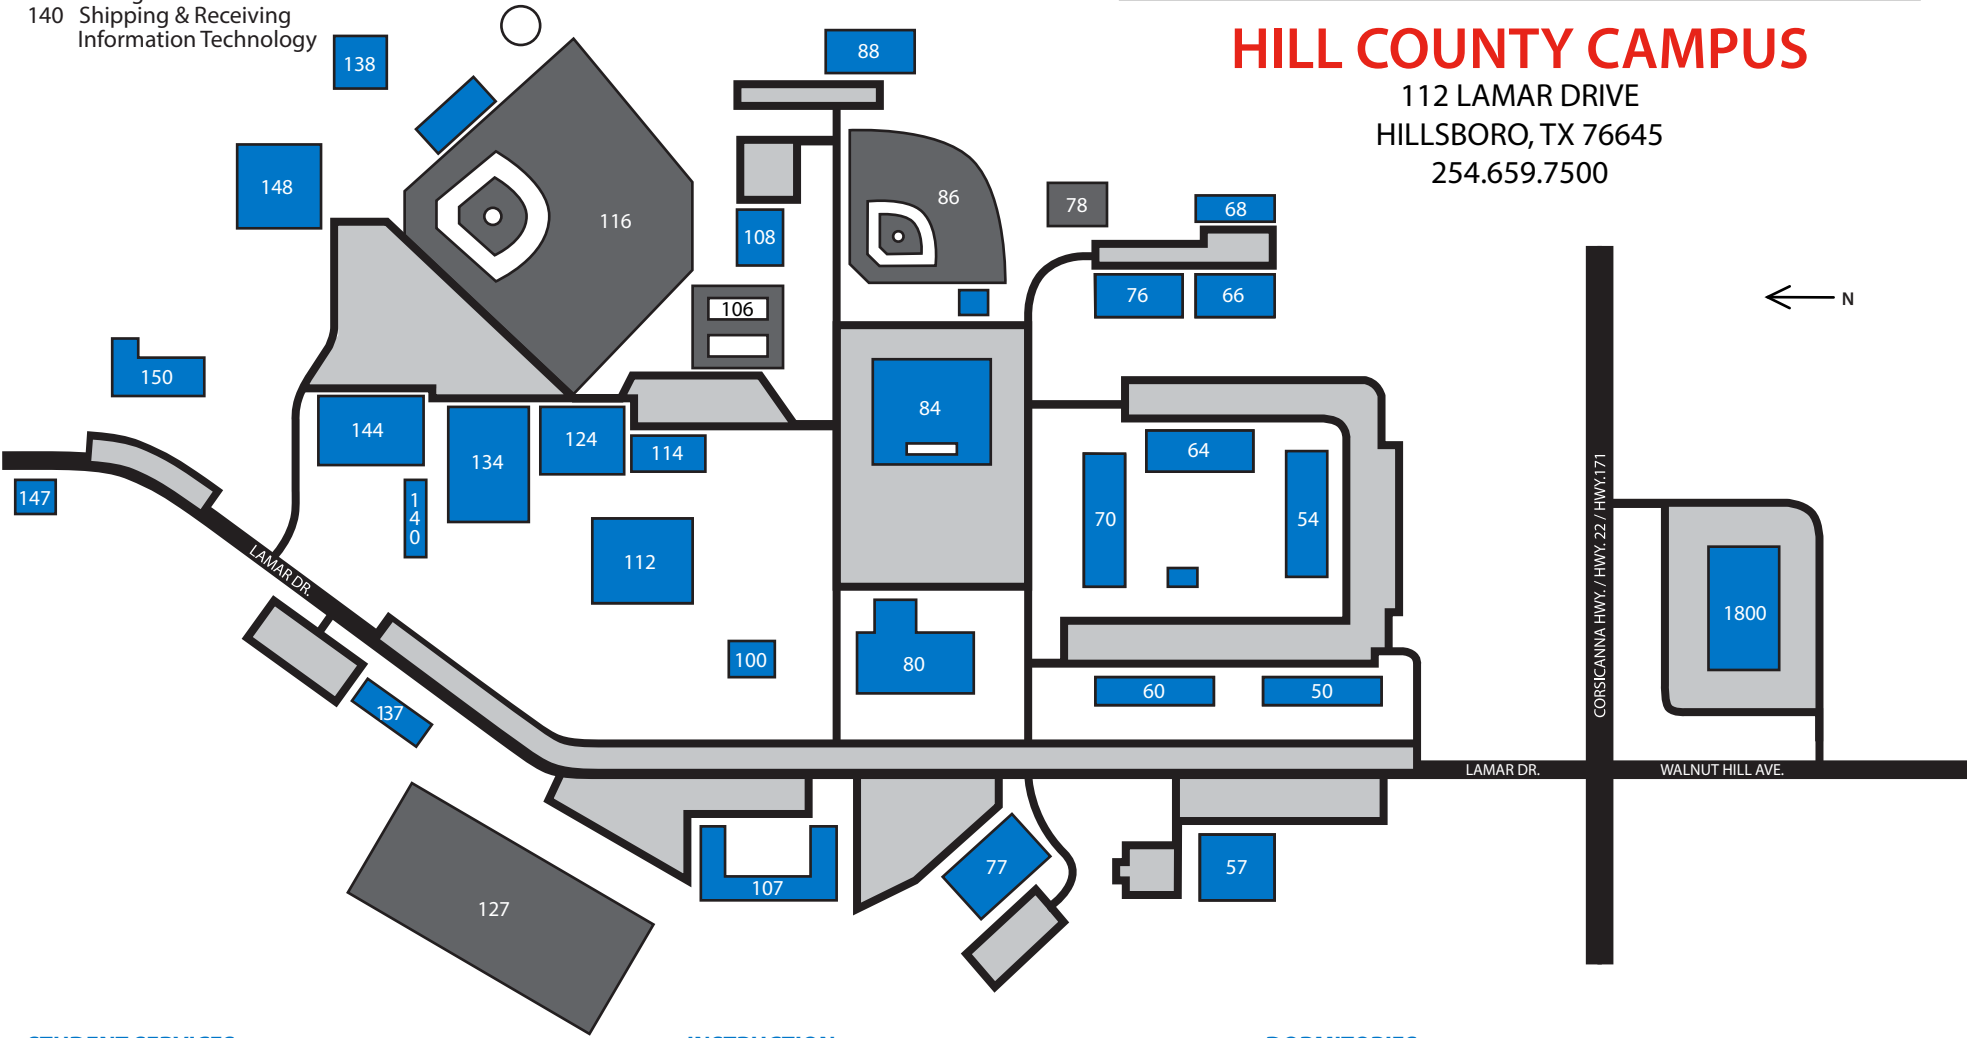

## HILL COUNTY CAMPUS

112 LAMAR DRIVE  
 HILLSBORO, TX 76645  
 254.659.7500

- MAINTENANCE**  
 66 Vehicle Maintenance  
 68 Storage Building  
 88 Building Maintenance  
 137 Storage  
 140 Shipping & Receiving  
 Information Technology

**STUDENT SERVICES**

- 77 Cafeteria
- 100 Bookstore
- 112 Administration - ADM
- 114 Academic Advising & Success Center
- 124 Distance Learning/Testing Center/Developmental Labs/  
Learning Center - LCTR
- 134 Student Life Office/Residence Hall/  
Wellness Center/Activity & Student Center - STGM
- 147 Baptist Student Center
- 138 United Christian Fellowship (UCF)

**INSTRUCTION**

- 54 Faculty Office & Classrooms - OFFC
- 57 Library/Classrooms/Continuing &  
Workforce Education - LIBR
- 64 Science & Labs - SCI
- 70 Instruction - INST
- 76 Criminal Justice/Fire - CRIJ
- 80 Texas Heritage Museum - MUSM
- 84 Vara Martin Daniel Performing Arts Center - PAC
- 144 Agriculture AGRI/Geology Lab/Athletic Training  
(Maintenance/Housekeeping) - AGRI
- 150 Fine Arts - ARTS
- 1800 Nursing & Cosmetology - COSM/NURS

**DORMITORIES**

- 50 Frazier Hall
- 60 Dudley Hall
- 107 Bailey Hall

**SPORTS FACILITIES**

- 78 Sand Volleyball Court
- 86 Softball Field - SBFD
- 106 Tennis Court
- 108 Baseball/Softball Clubhouse
- 116 Baseball Field - BBFD
- 127 Soccer Practice Field - SCFD
- 148 Bob Bullock Sports Center - BBGM/BSB