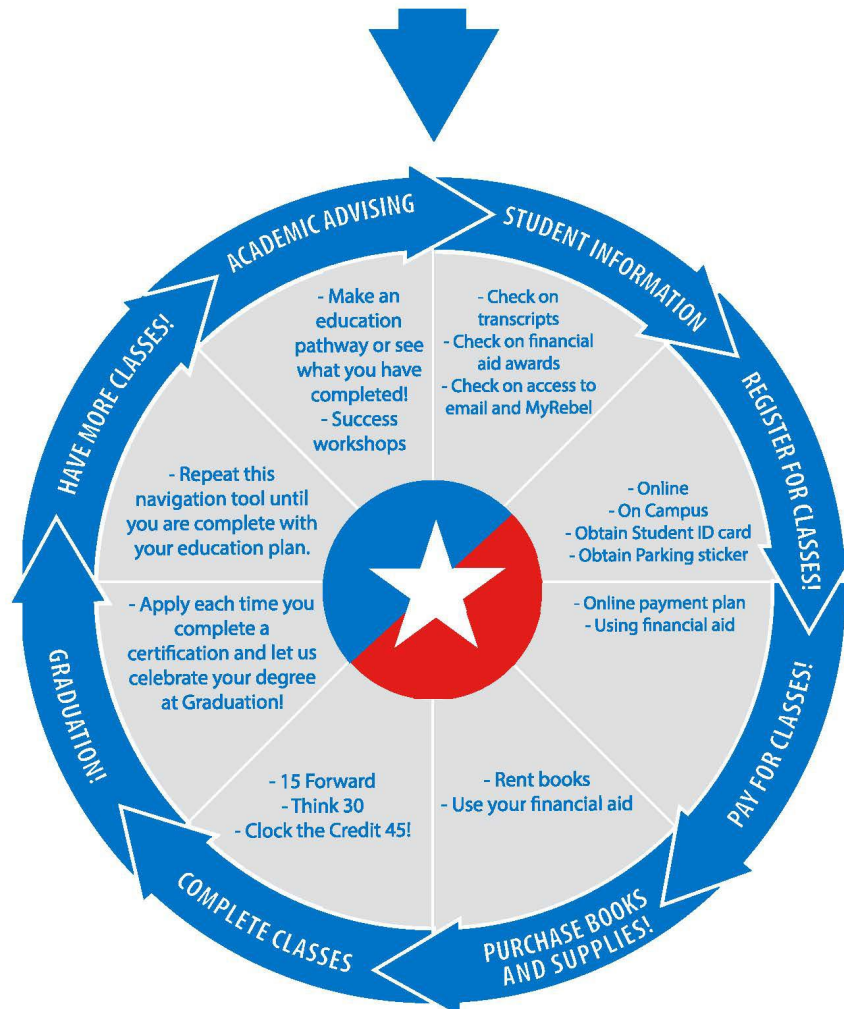

CRIMINAL JUSTICE ASSOCIATE OF APPLIED SCIENCE

Criminal Justice is one of the fastest growing career fields in the United States. At Hill College, you will be trained by our highly qualified and motivated faculty to ensure that you are prepared to meet that demand. We offer certificate programs in Criminal Justice and Law Enforcement, an Associate of Applied Science in Law Enforcement: Texas Peace Officer, or Associate of Applied Science in Drug & Alcohol Abuse Counseling. We also offer an Associate of Art and an Associate of Applied Science in Criminal Justice. Using theory and practical instruction, our specialized curriculum will prepare you for an exciting and rewarding career in Criminal Justice.

Hill College Criminal Justice programs are conveniently located at our Hillsboro and Cleburne campuses, as well as online.

Submit Apply Texas application, submit FAFSA, request official transcripts, submit test scores and provide proof of Meningitis shot.

For more information, contact:

2022/2023 EDUCATION PLAN CRIMINAL JUSTICE ASSOCIATE OF APPLIED SCIENCE

Transfer students should review all transcripts with an academic advisor to determine if the courses apply to this education plan.