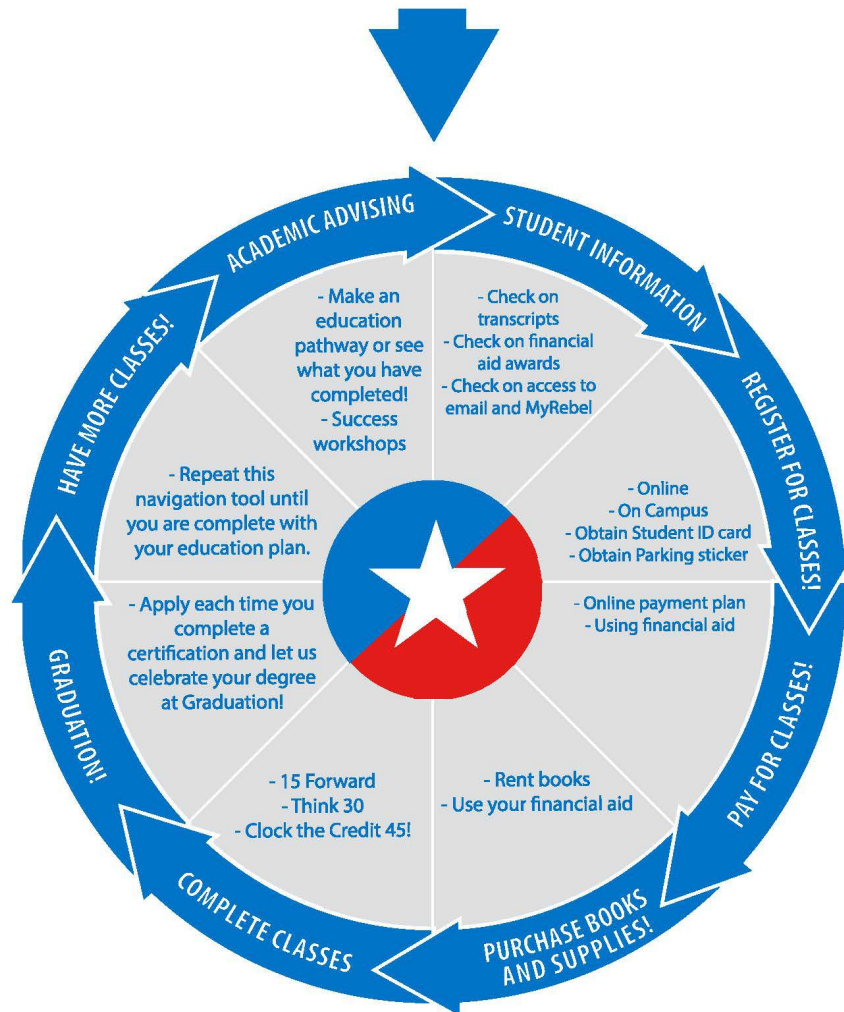

CRIMINAL JUSTICE ASSOCIATE OF ARTS

Criminal Justice is one of the fastest growing career fields in the United States. At Hill College, you will be trained by our highly qualified and motivated faculty to ensure that you are prepared to meet that demand. We offer certificate programs in Criminal Justice and Law Enforcement, an Associate of Applied Science in Law Enforcement: Texas Peace Officer, or an Associate of Applied Science in Drug & Alcohol Abuse Counseling. We also offer an Associate of Art and an Associate of Applied Science in Criminal Justice. Using theory and practical instruction, our specialized curriculum will prepare you for an exciting and rewarding career in Criminal Justice.

Hill College Criminal Justice programs are conveniently located at our Hillsboro and Cleburne campuses, as well as online.

Submit Apply Texas application, submit FAFSA, request official transcripts, submit test scores and provide proof of Meningitis shot.

For more information, contact:

2022/2023 EDUCATION PLAN CRIMINAL JUSTICE ASSOCIATE OF ARTS

Transfer students should review all transcripts with an academic advisor to determine if the courses apply to this education plan.