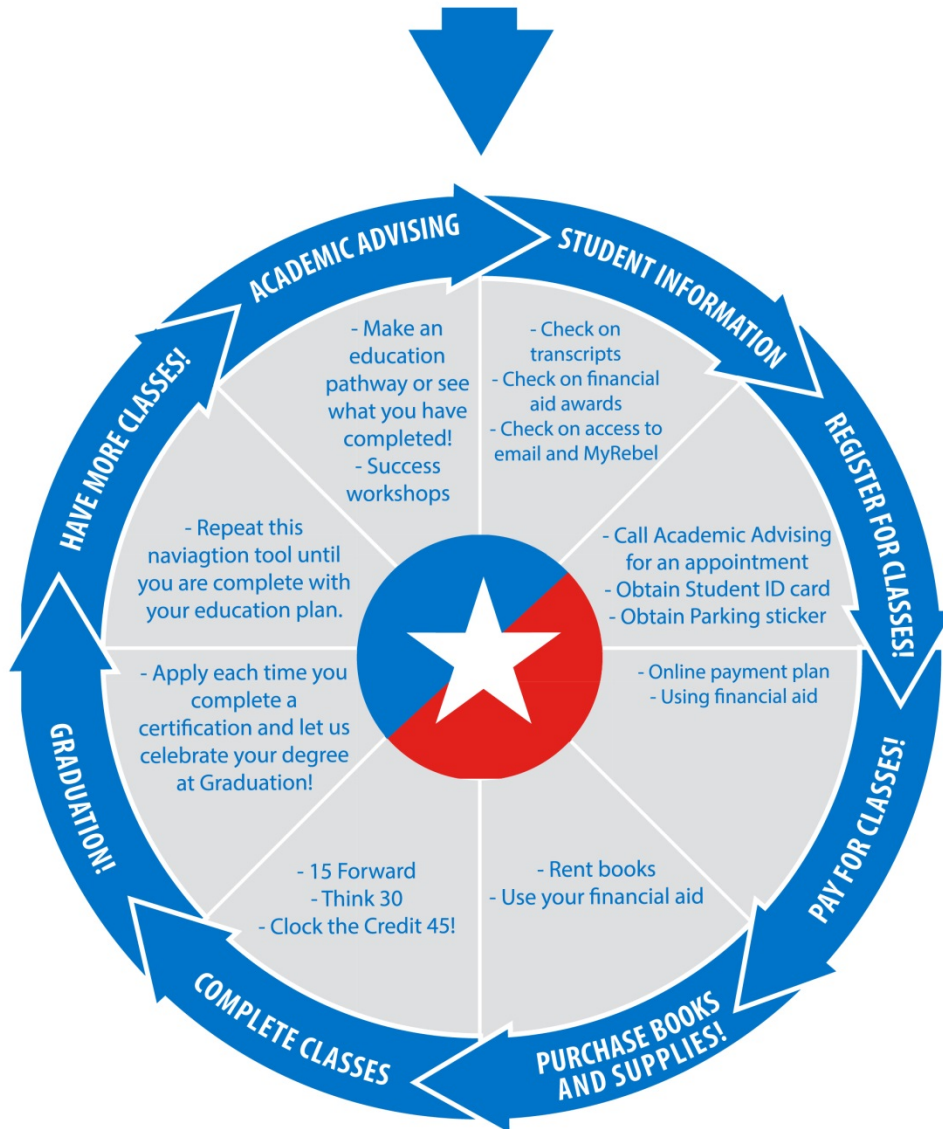

CRIMINAL JUSTICE, ASSOCIATE OF ARTS

Hill College recognizes that criminal justice is one of America's fastest-growing career fields. Hill's qualified faculty and modern facilities ensure you are prepared to meet that demand. Our criminal justice program provides certificate and associate degree options offered at both the Hillsboro and Cleburne campuses. Additionally, you may choose from an associate of arts or an associate of applied science degree.

In the program, you can gain a successful foundation in areas such as law enforcement, corrections and drug and alcohol abuse counseling. Our curriculum offers you the theory and practical instruction necessary for students to be prepared for their chosen field.

Submit Apply Texas application, submit FAFSA, request official transcripts, submit test scores and provide proof of Meningitis shot.

For more information, contact:

Division: 817.760.5980 | Student Information Services: 254.659.7600 | Academic Advising: 254.659.7650